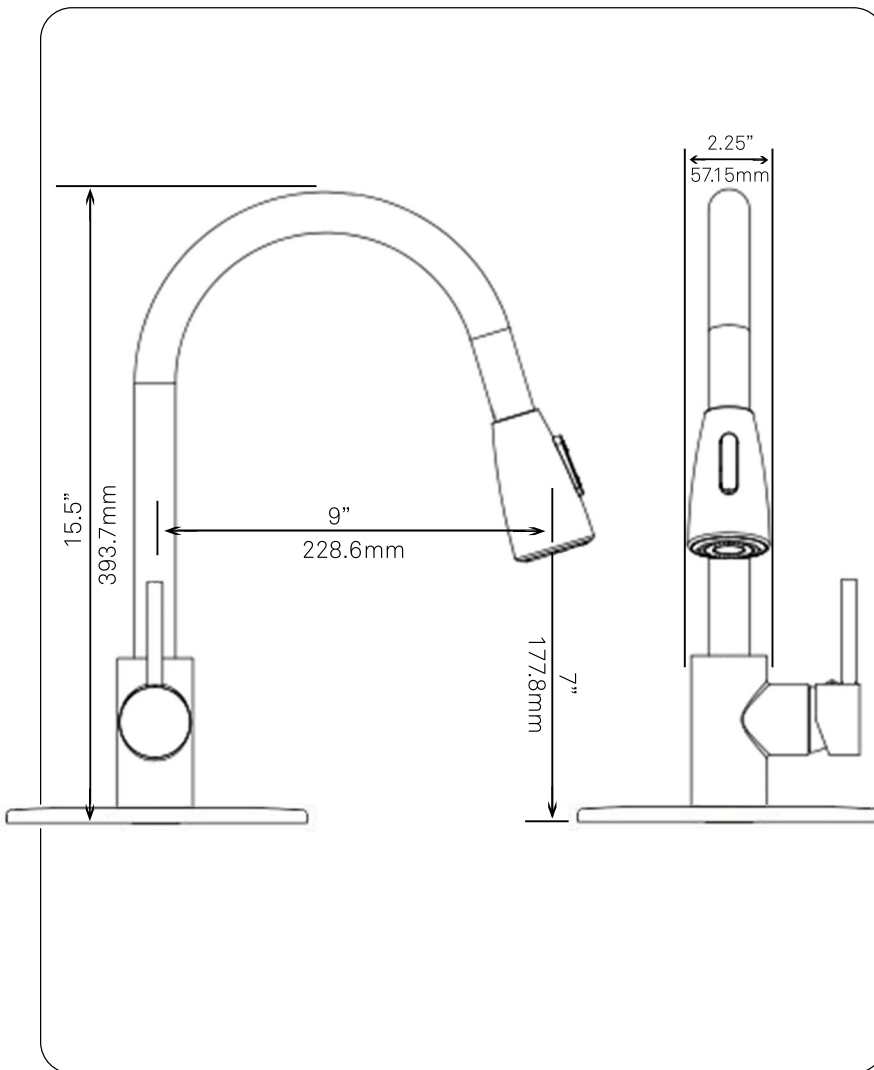

NOTES

Novatto reserves the right (1) to make changes in specifications and materials, and (2) to change or discontinue models, both without notice or obligation. Dimensions are for reference only, see www.NovattoInc.com for finish options and product availability.

Novatto Inc
TOLL FREE 844.404.4242
www.NovattoInc.com